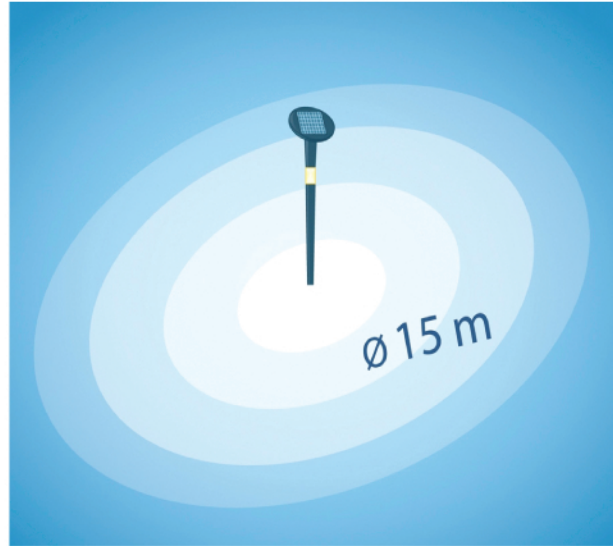

STREETSUN TYPES - Cone of light

STREETSUN for places and squares

Fig: Reflector place variant 12 LED arranged in a circle on the blank

Fig.: Circular cone of light

STREETSUN for ways and small streets

Fig.: Reflector way variant 12 LED arranged on one side of the blank

Fig.: Kidneylike cone of light